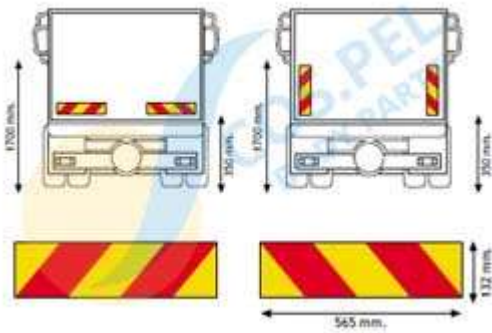

36.4000.90163

KIT 2 PANNELLI MOTRICE, IN ALLUMINIO
LARGHEZZA 565mm
ALTEZZA 132mm
SPESSORE 1mm
OMOLOGAZIONE ECE70/1