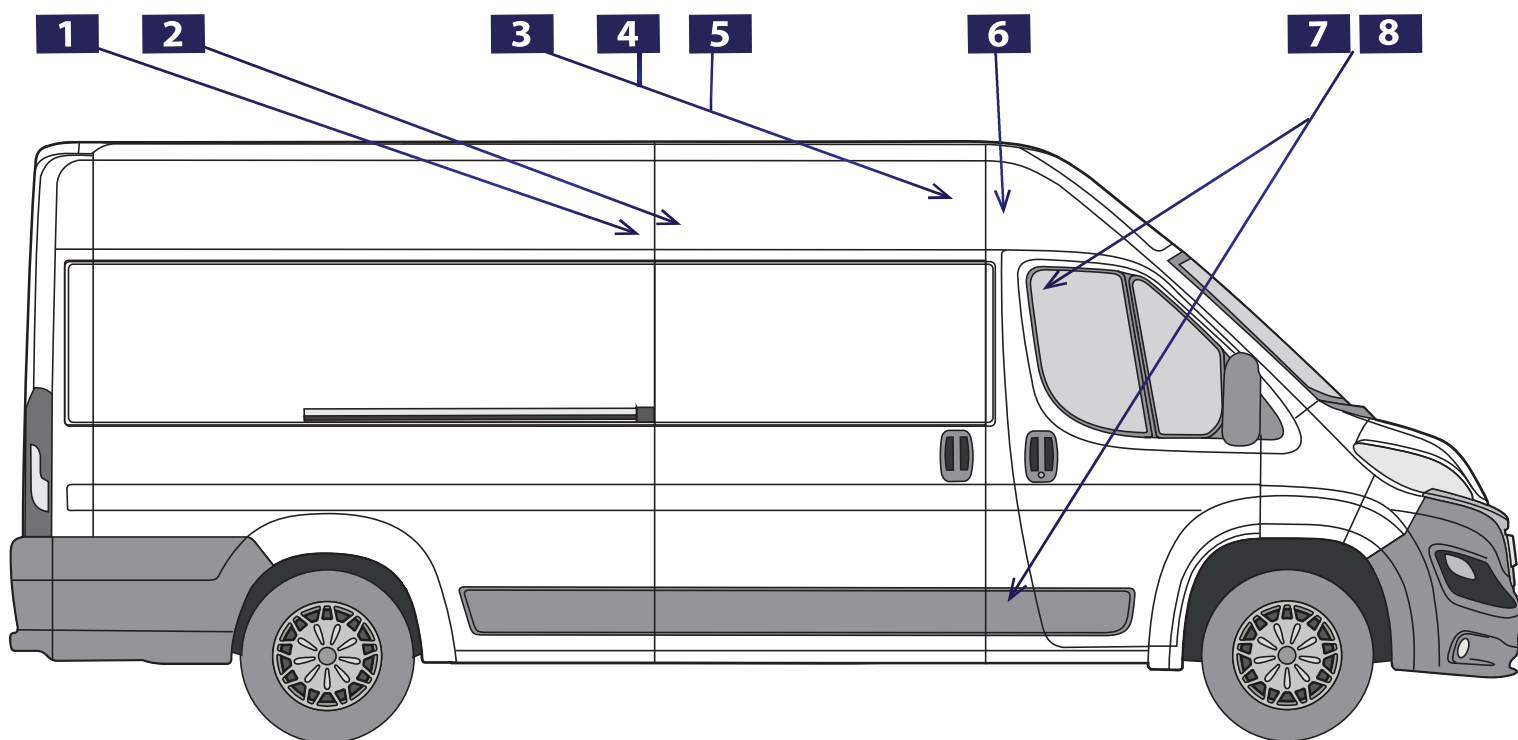

RIGHT

7 FT91451 (RIGHT) //
FT91452 (LEFT) //

LIGHT

SENZA FORI MODANATURA

8 FT91455 (RIGHT) //
FT91456 (LEFT) //

HEAVY

CON FORI MODANATURA

Boxer / Jumper