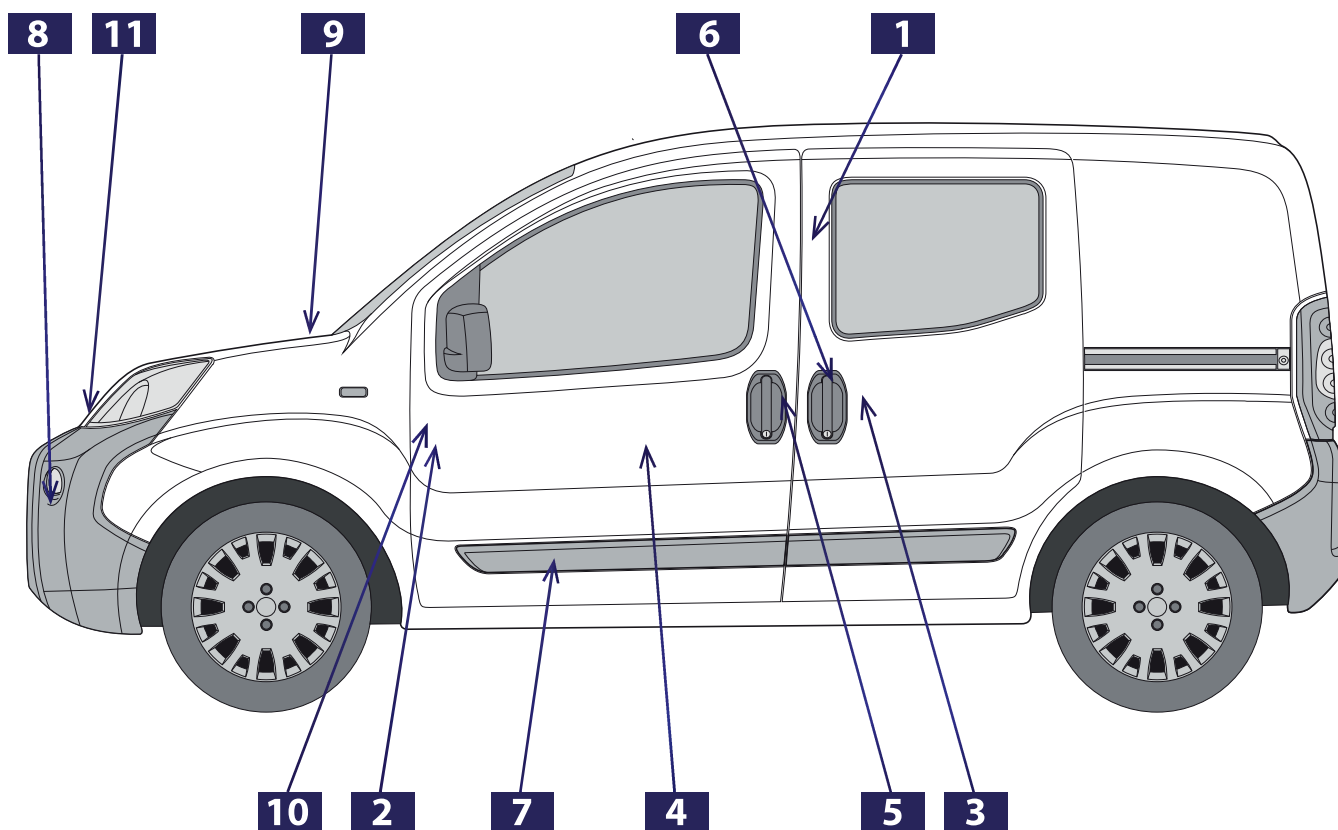

1 | FT95405 	2 | FT95406 	3 | FT94575 	4 | FT94552 RIGHT / LEFT
5 | FT94554 LEFT	6 | FT94576 RIGHT SLIDING DOOR	7 | FT90805 (RIGHT) FT90804 (LEFT) 	8 | FT91640 (RIGHT) FT91641 (LEFT)
9 | FT94096 (RIGHT) FT94095 (LEFT) 	10 | FT95378 	11 | FT94168