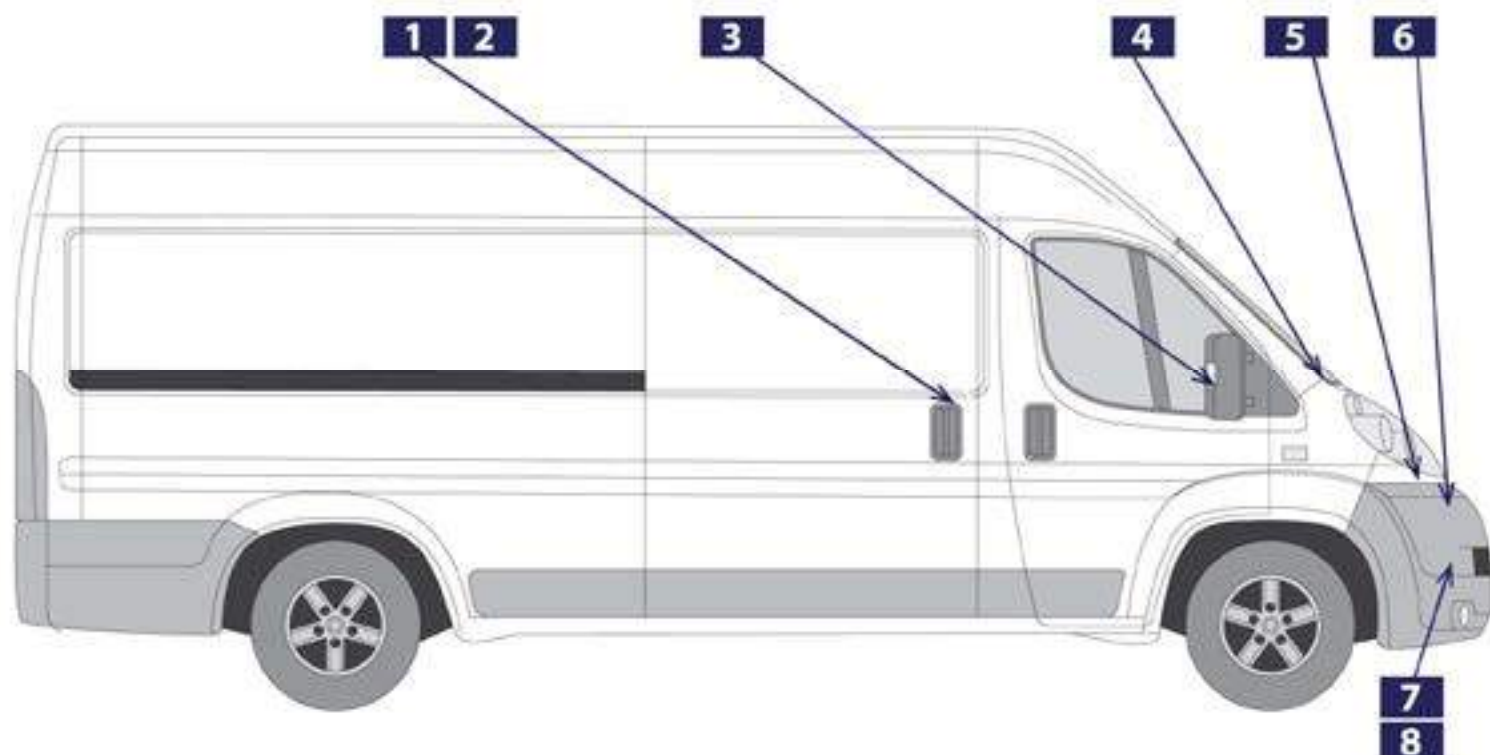

Boxer / Jumper

<p>1 FT94539</p>  <p>RIGHT</p>	<p>2 FT94540</p>  <p>RIGHT / LEFT</p>	<p>3 FT86041 (RIGHT) FT86040 (LEFT)</p> 	<p>4 FT90745 (RIGHT) FT90744 (LEFT)</p> 
<p>5 FT90747 (RIGHT) FT90746 (LEFT)</p> 	<p>6 FT91639</p> 	<p>7 FT91447 (RIGHT) FT91448 (LEFT)</p>  <p>SENZA FORI MODANATURA</p>	<p>8 FT91450 (RIGHT) FT91449 (LEFT)</p>  <p>HEAVY</p> <p>CON FORI MODANATURA</p>